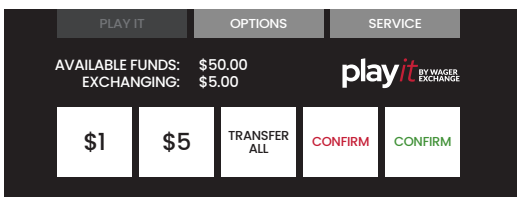

Step 3

Play and watch your gaming points convert