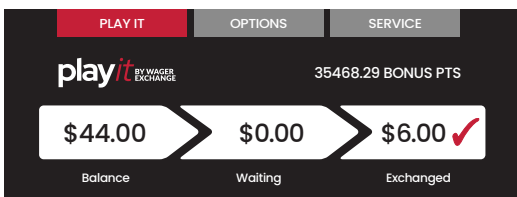

PLAY IT WITH POINTS

**CONVERT YOUR
GAMING POINTS
TO CREDITS
WITHOUT LEAVING
THE MACHINE**

See over for details

THE FUTURE IS **EBET'ER**

IT'S AS EASY AS 1, 2, 3!

Step 1

To play, press the Playit launch button

Step 2

Select the amount and press confirm.
Maximum \$50 per 24 hours of play.

Step 3

Play and watch your gaming points convert

Ask our staff if you need more information

Help is close at hand. Contact GambleAware on **1800 858 858**
or visit gambleaware.nsw.gov.au for free and confidential support.