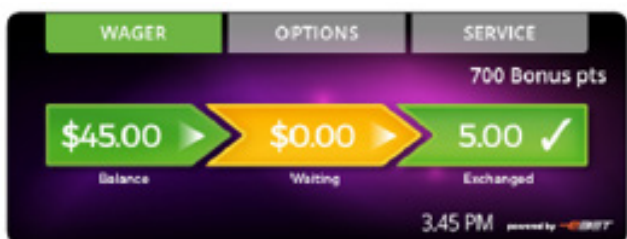

Wager Exchange is available in New South Wales.

Players can activate Wager Exchange in 3 easy steps

Step 1:

Press the **PLAY NOW** button OR the Wager Exchange **LAUNCH** button.

Key Features:

- New option for players to use their reward points via points to credit play conversion
- Convert directly on the machine for additional game play
- Reduce your venue's liability in un-redeemed reward points
- Exchange process displayed – players can see adjusted points and credit balances

Step 2:

Select the amount and press confirm.

Step 3:

Play and watch your gaming points convert.

Interested?

Contact us today to learn how ebet and Wager Exchange can take your venue to the next level.

✉ support@ebetsystems.com.au