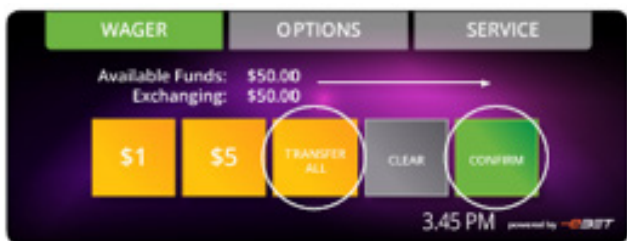

Wager Exchange is available in New South Wales.

Players can activate Wager Exchange in 3 easy steps

Step 1:

Press the **PLAY NOW** button OR the Wager Exchange **LAUNCH** button.

Key Features:

- New option for players to use their reward points via points to credit play conversion
- Convert directly on the machine for additional game play
- Reduce your venue's liability in un-redeemed reward points
- Exchange process displayed – players can see adjusted points and credit balances

Step 2:

Select the amount and press confirm.

Step 3:

Play and watch your gaming points convert.

Interested?

Contact us today to learn how ebet and Wager Exchange can take your venue to the next level.

✉ support@ebetsystems.com.au